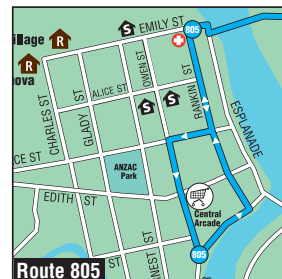

Zone calculator

Destination zone				
Origin zone		1	2	6
1		1	2	2
2		2	1	3
6		2	3	1

qconnect

is an initiative of the Queensland Government to meet the public transport needs of regional Queensland.

In addition to standardised fares and ticket types, **qconnect** has introduced a zonal fare system with improved bus routes and timetables to make it easier for you to get around.

Route 803 servicing city, East Innisfail						
Monday to Friday					Saturday	
major stops	am			pm	am	
Central Arcade	8.55	11.35	2.15	3.50	9.00	10.50
Water Tower	8.58	11.38	2.18	3.53	9.03	10.53
Monica St	9.02	11.42	2.24	3.59	9.07	10.57
Monica St	9.02	11.42	2.24	3.59	9.07	10.57
Carmel St	9.04	11.44	2.26	4.01	9.09	10.59
Florence St	9.09	11.50	2.32	4.07	9.15	11.05
Martin St	9.13	11.53	2.35	4.10	9.18	11.18
Central Arcade	9.15	11.57	2.39	4.14	9.20	11.20

Route 804 servicing city, hospital, Belvedere				
Monday to Friday			Saturday	
major stops	am	pm	am	pm
Central Arcade	9.40	12.00	9.45	12.05
Hospital	9.42	12.02	9.47	12.07
Ash/Oak St	9.46	12.06	9.51	12.11
Pindar/Badilla St	9.51	12.11	9.56	12.16
Goondi Primary	9.52	12.12	9.59	12.19
Belvedere Ave	9.58	12.18	-	-
Belvedere Ave	9.58	12.18	-	-
Central Arcade	10.08	12.28	10.03	-

Route 805 servicing Innisfail Estate, Flying Fish Point				
Monday to Friday			Saturday	
major stops	am	pm	am	
Central Arcade	10.10	1.35	10.05	11.45
Hospital	10.12	1.37	10.07	11.47
Innisfail Estate	10.14	1.39	-	-
Flying Fish Point	10.26	1.51	10.15	11.55
Flying Fish Point	10.26	1.51	10.15	11.55
Innisfail Estate	10.38	2.03	-	-
Hospital	10.40	2.09	10.23	12.03
Central Arcade	10.42	2.11	10.25	12.05